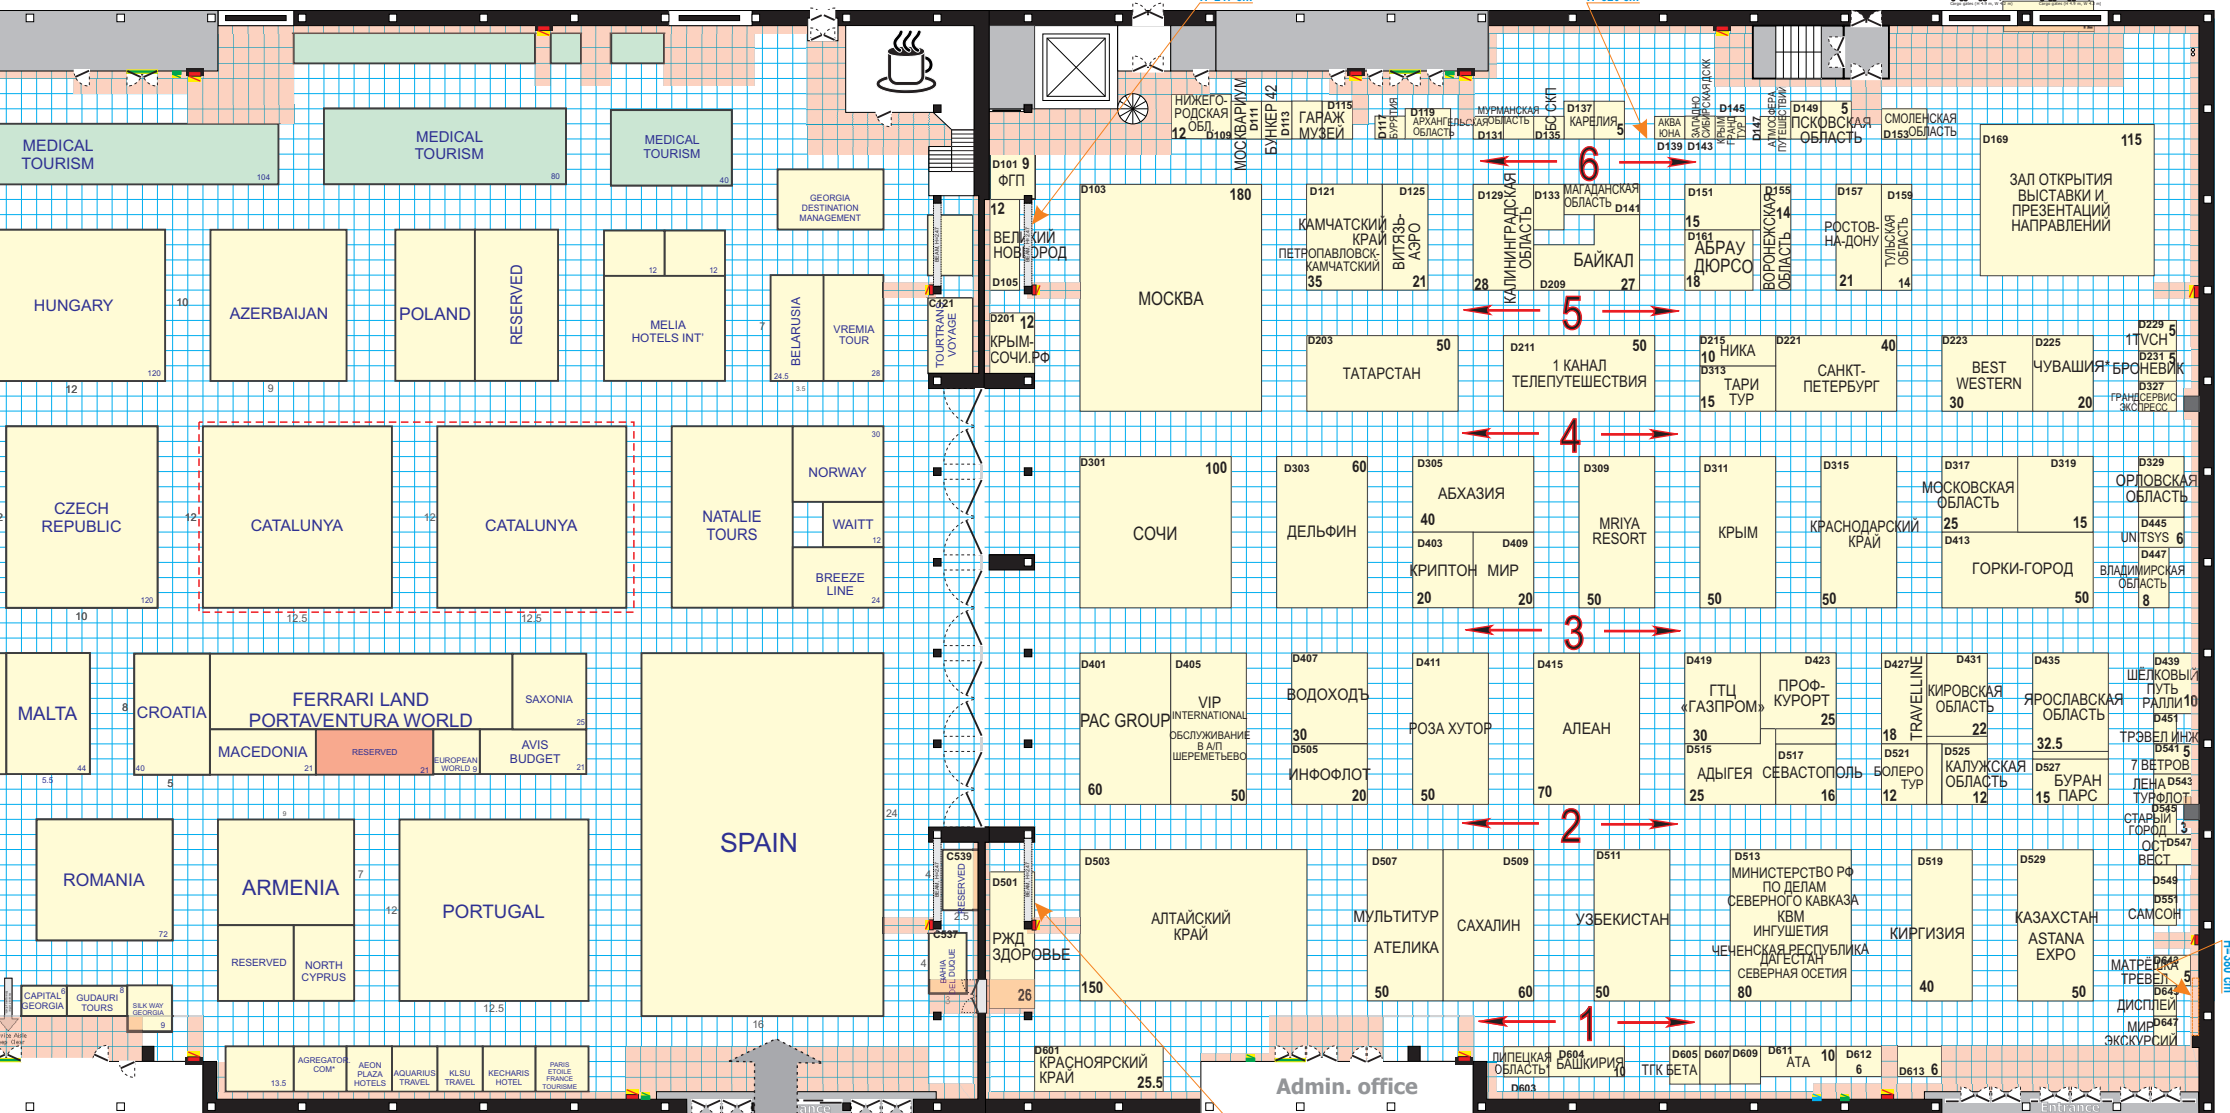

The Organiser reserves the right to change the floorplan

Pavilion 2₃ ITE Floor-plan Date: 24.01.17

The Organiser reserves the right to change the floorplan

ENTRANCE

H=247 cm

H=820 cm